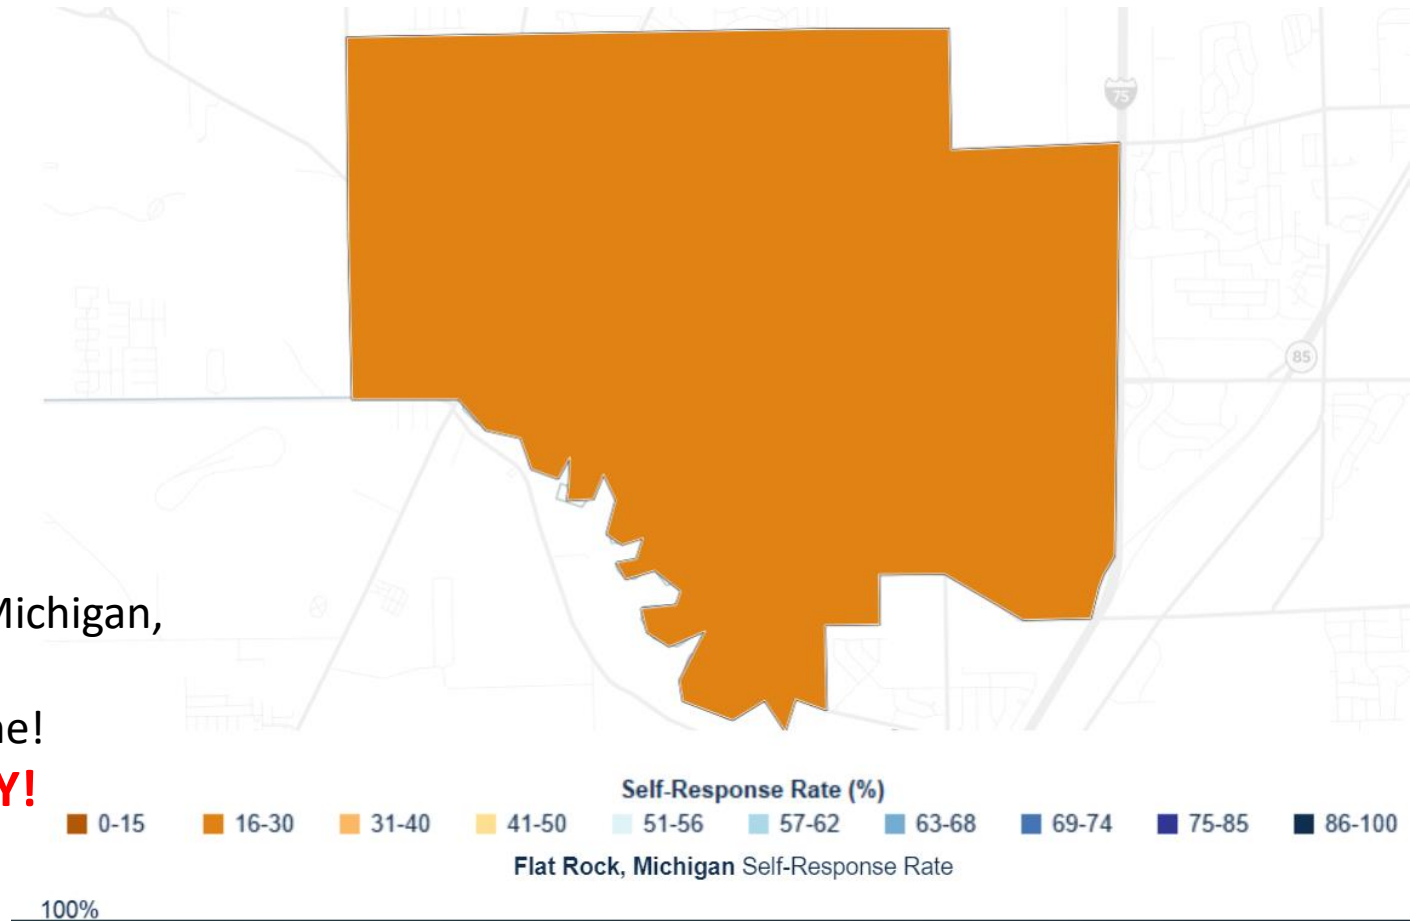

Response Rates

Hey Flat Rock!

Curious about how many people in the community are responding to the 2020 Census?

2020 Census Self-Response by City

This map features self-response rates from households that responded to the 2020 Census online, by mail, or by phone.

Michigan
Self-Response
24.7%

Flat Rock
Self-Response
27.5%

We're doing slightly better than the State of Michigan,
but let's get this response rate up!

It takes less than 10 minutes of your time!

Respond to the 2020 Census TODAY!